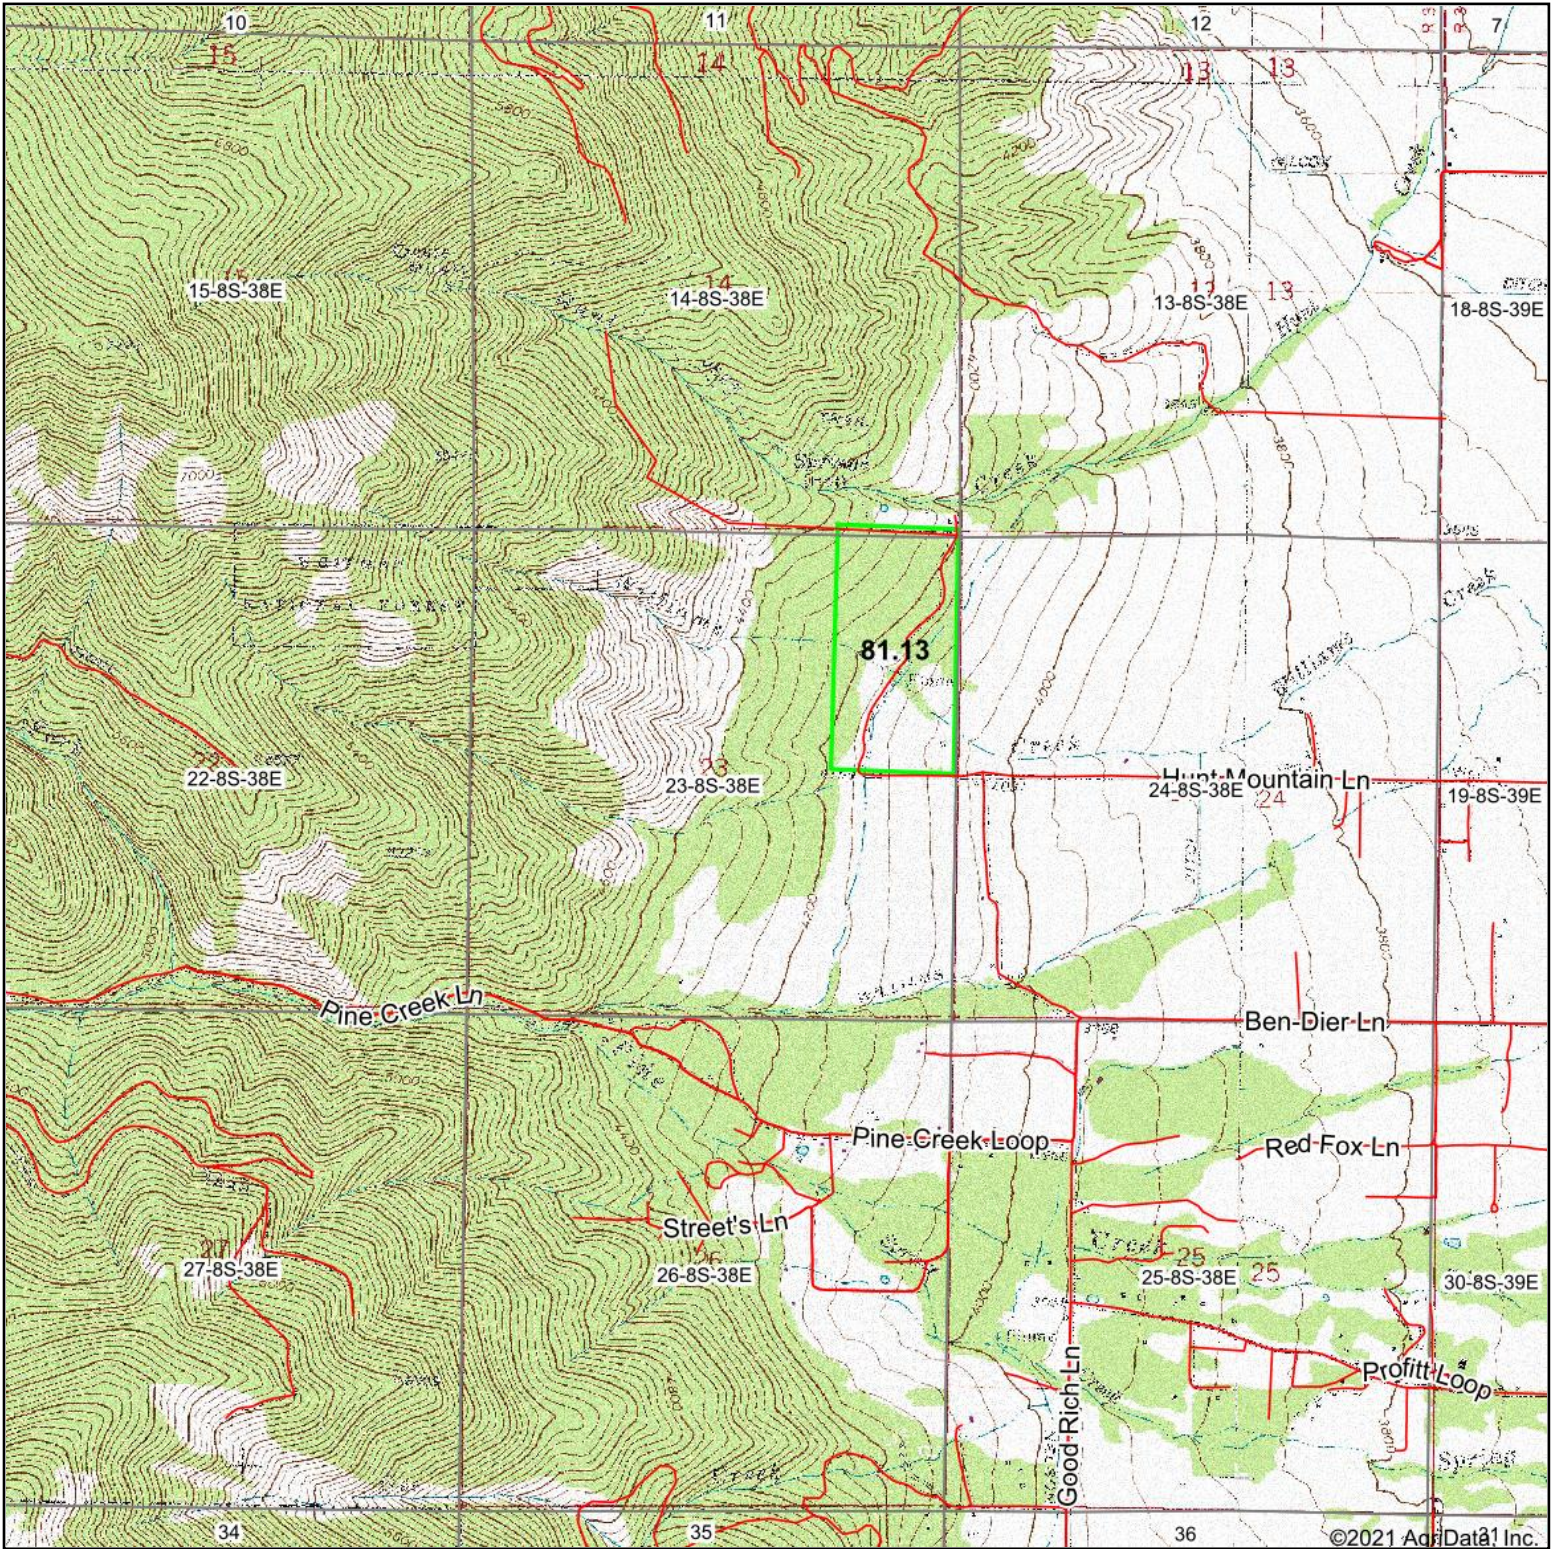

# Topography Map

map center: 44° 51' 14.38, -118° 1' 14.32

  
Intermountain  
Realty, Inc.

**23-8S-38E**  
**Baker County**  
**Oregon**

Maps Provided By:  
  
CUSTOMIZED ONLINE MAPPING  
© AgriData, Inc. 2021      www.AgrDataInc.com

4/22/2021