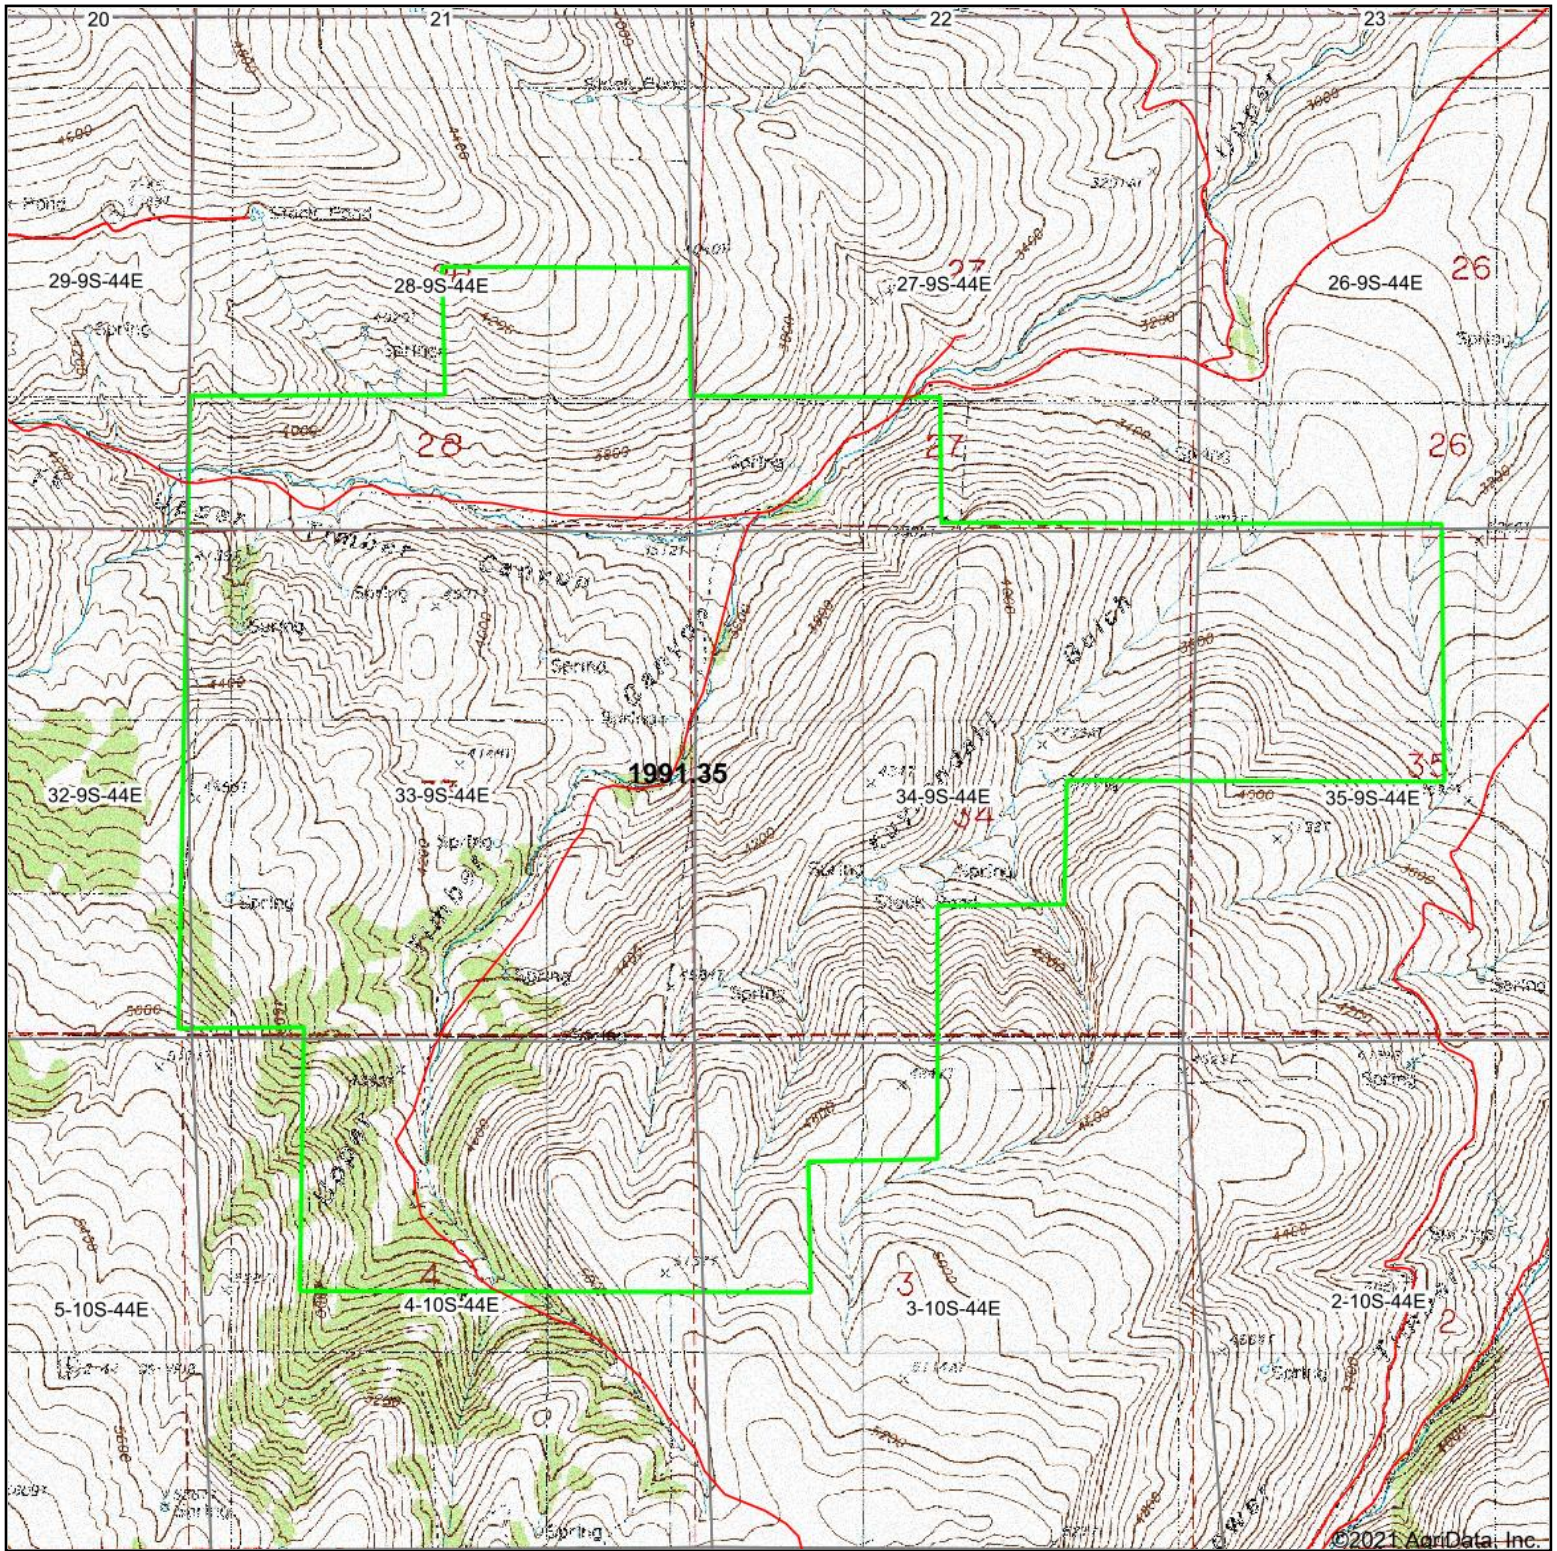

# Topography Map

map center: 44° 44' 20.74, -117° 19' 12.76

0ft 2290ft 4579ft

  
Intermountain  
Realty, Inc.

**34-9S-44E**  
**Baker County**  
**Oregon**

Maps Provided By:  
  
CUSTOMIZED ONLINE MAPPING  
© AgriData, Inc. 2021 www.AgriDataInc.com