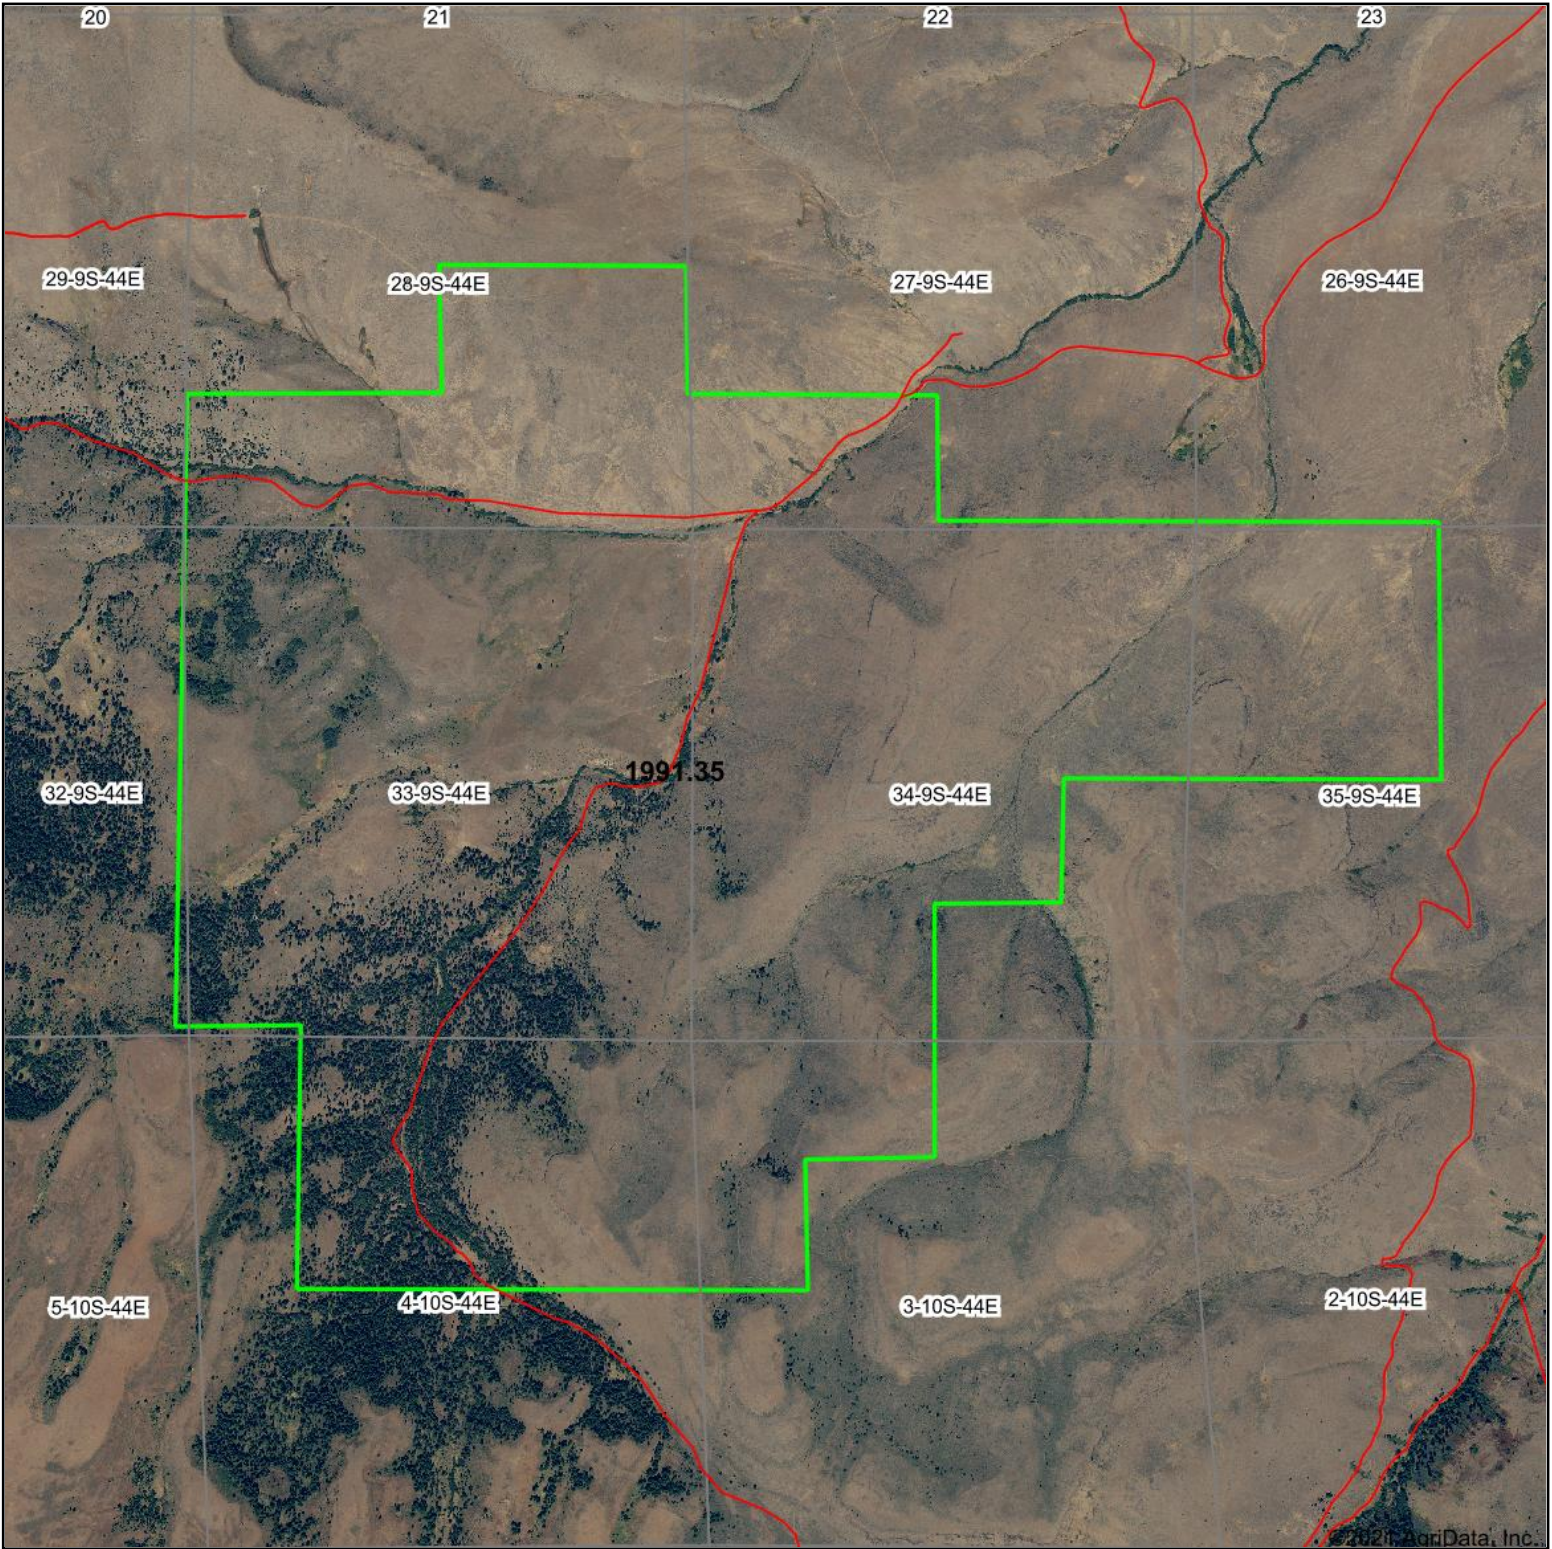

# Aerial Map

Map Center: 44° 44' 20.74, -117° 19' 12.76

  
Intermountain  
Realty, Inc.

**34-9S-44E**  
**Baker County**  
**Oregon**

6/24/2021

Maps Provided By:  
  
CUSTOMIZED ONLINE MAPPING  
© AgriData, Inc. 2021      www.AgriDataInc.com