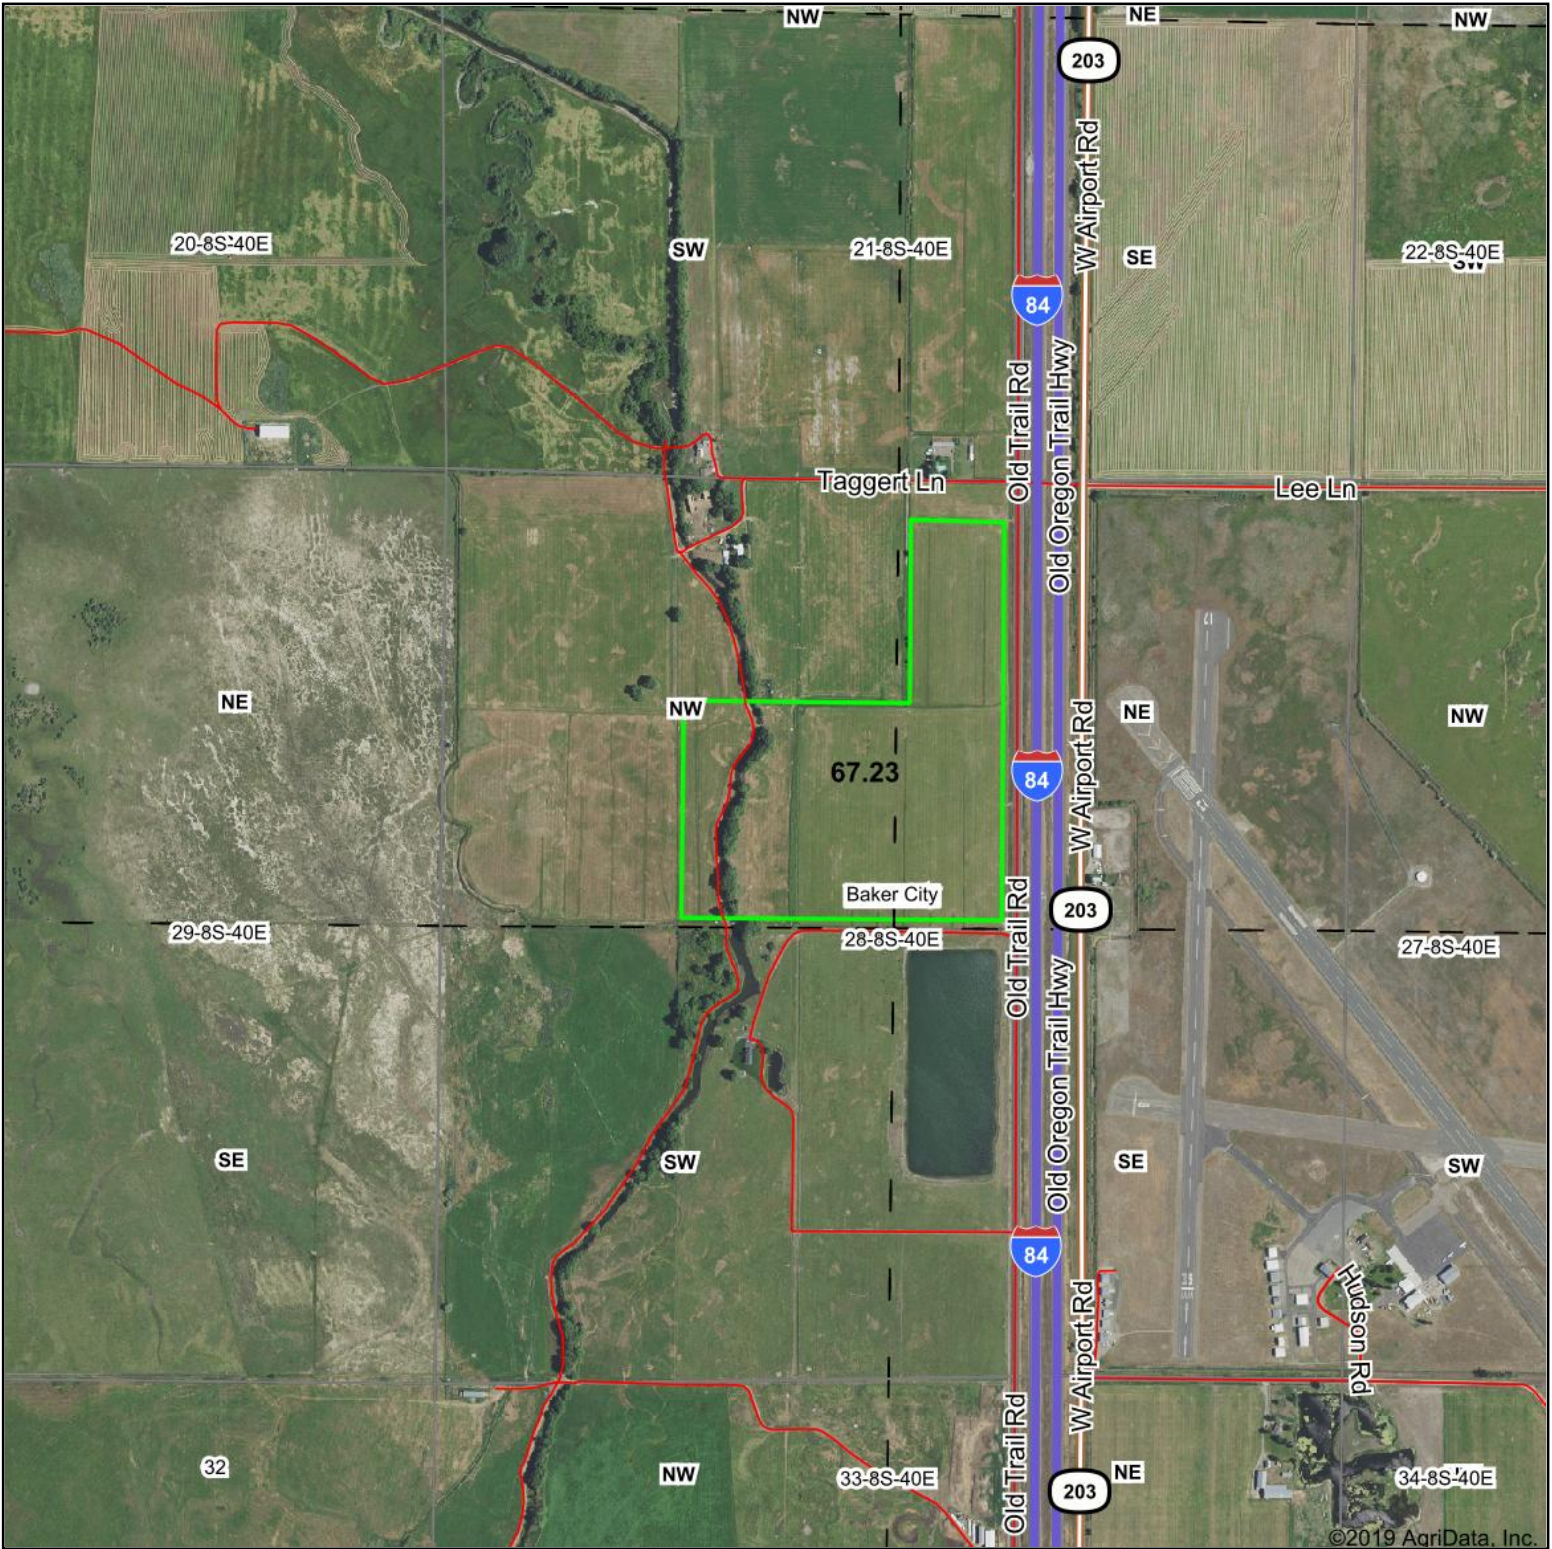

Aerial Map

Map Center: 44° 50' 31.49, -117° 49' 20.56

Intermountain
Realty, Inc.

28-8S-40E
Baker County
Oregon

5/20/2020

Maps Provided By:

CUSTOMIZED ONLINE MAPPING
© AgriData, Inc. 2019 www.AgridataInc.com