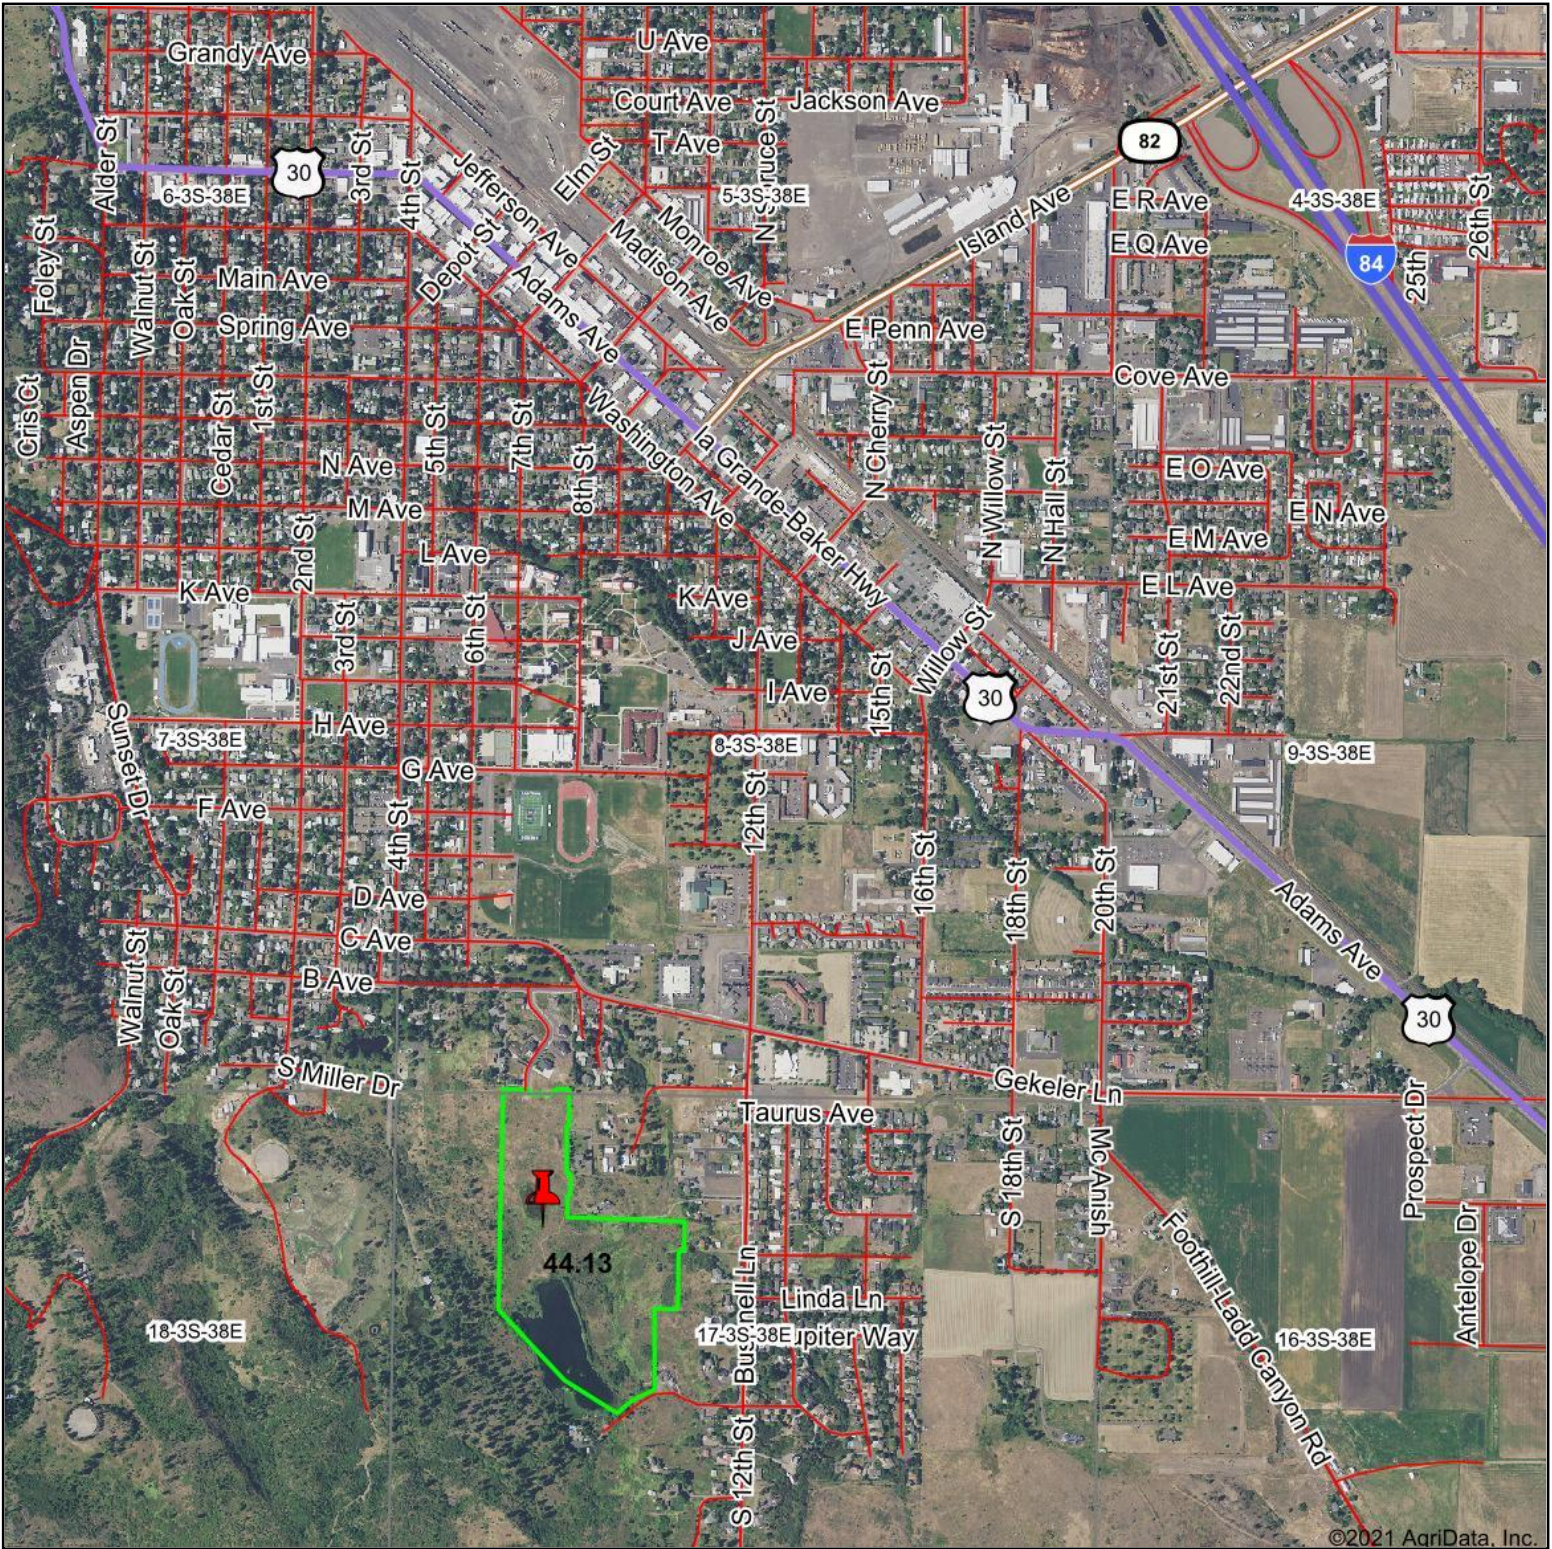

Aerial Map

©2021 AgriData, Inc.

Map Center: 45° 19' 3.5, -118° 5' 8.61

Intermountain
Realty, Inc.

8-3S-38E
Union County
Oregon

Maps Provided By:

CUSTOMIZED ONLINE MAPPING
© AgriData, Inc. 2021 www.AgriDataInc.com

4/21/2021