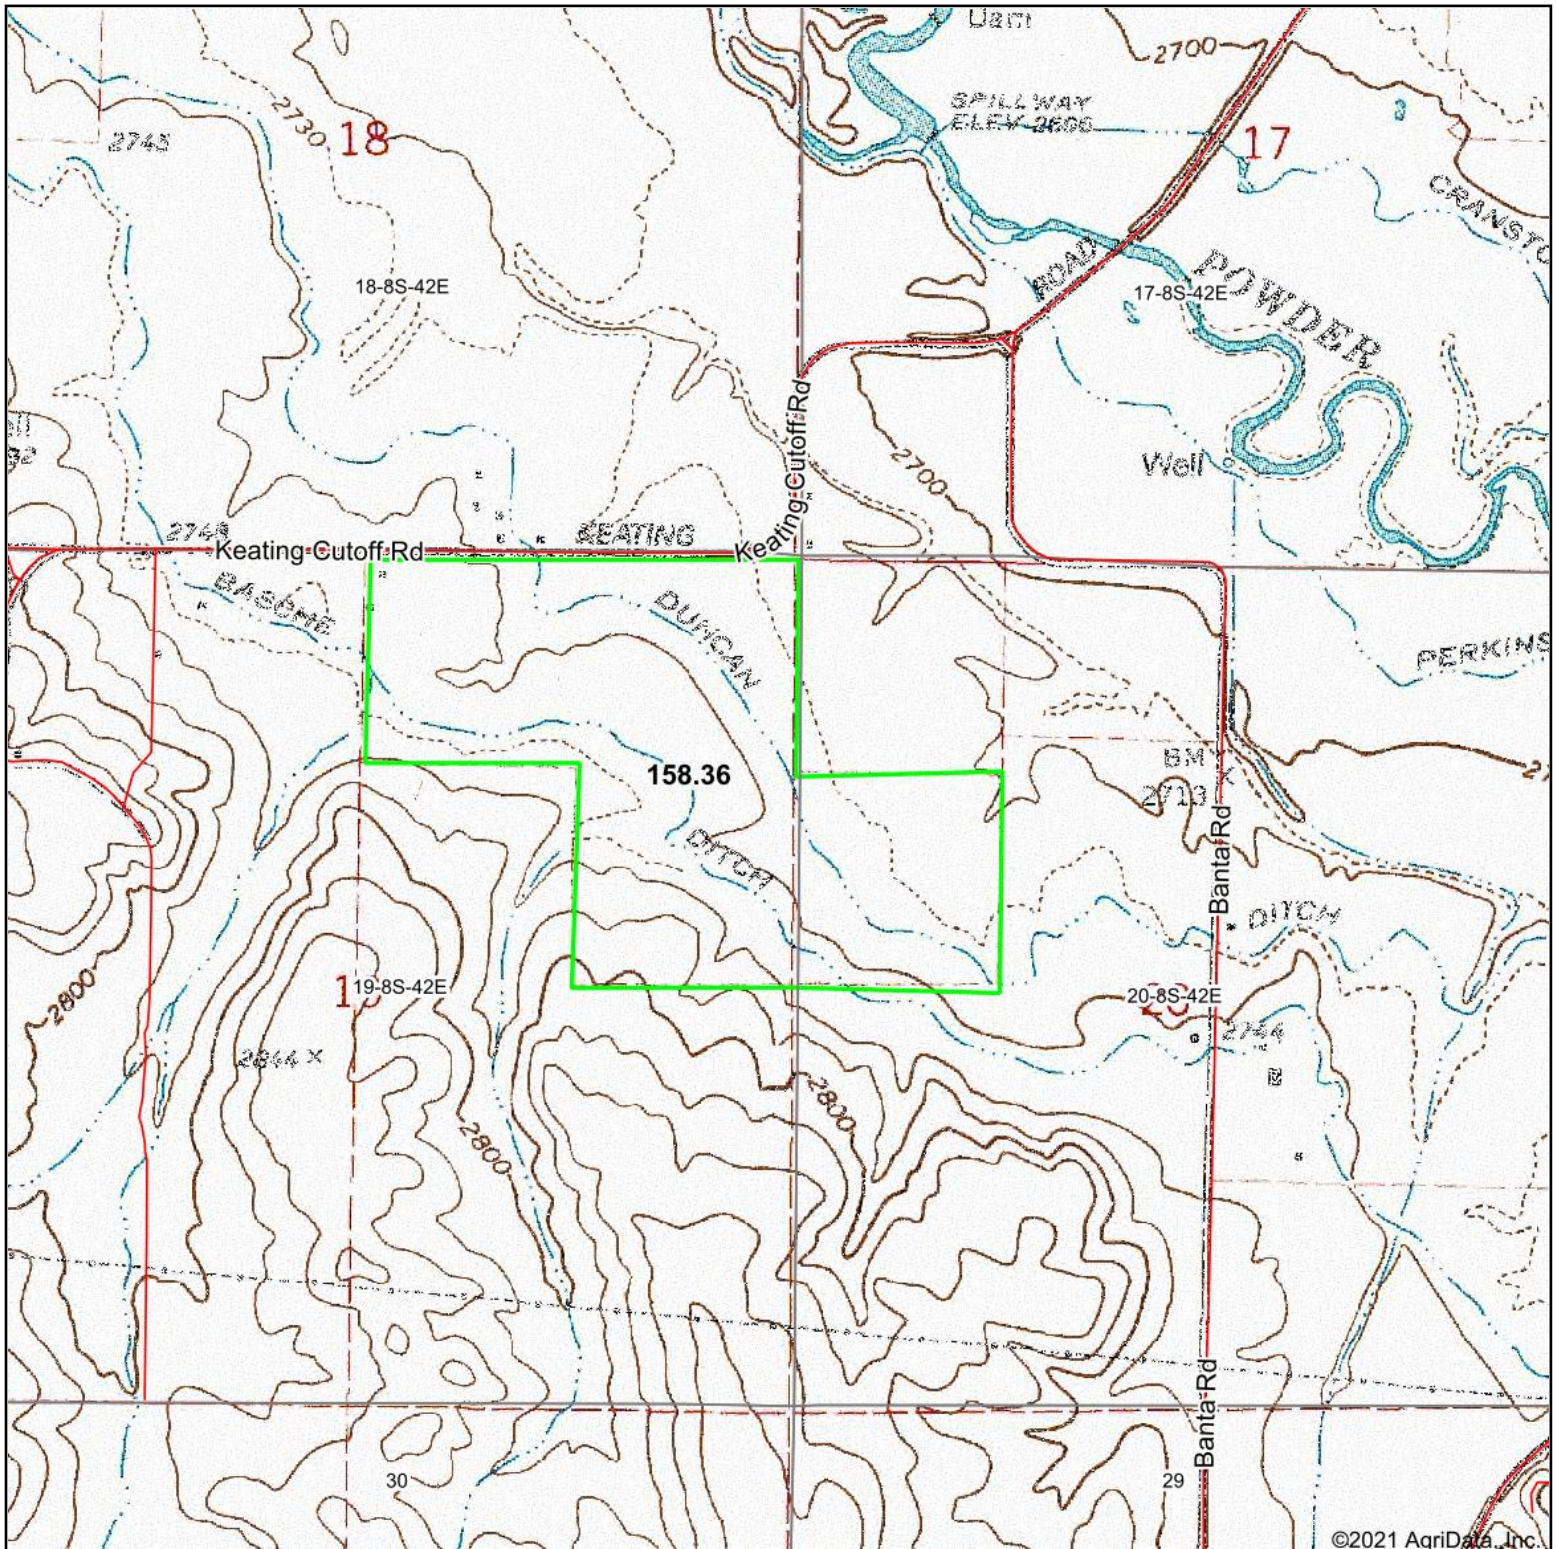

Topography Map

©2021 AgriData, Inc.

map center: 44° 51' 29.81, -117° 36' 20.79

Intermountain
Realty, Inc.

19-8S-42E
Baker County
Oregon

Maps Provided By:

CUSTOMIZED ONLINE MAPPING
© AgriData, Inc. 2021 www.AgriDataInc.com