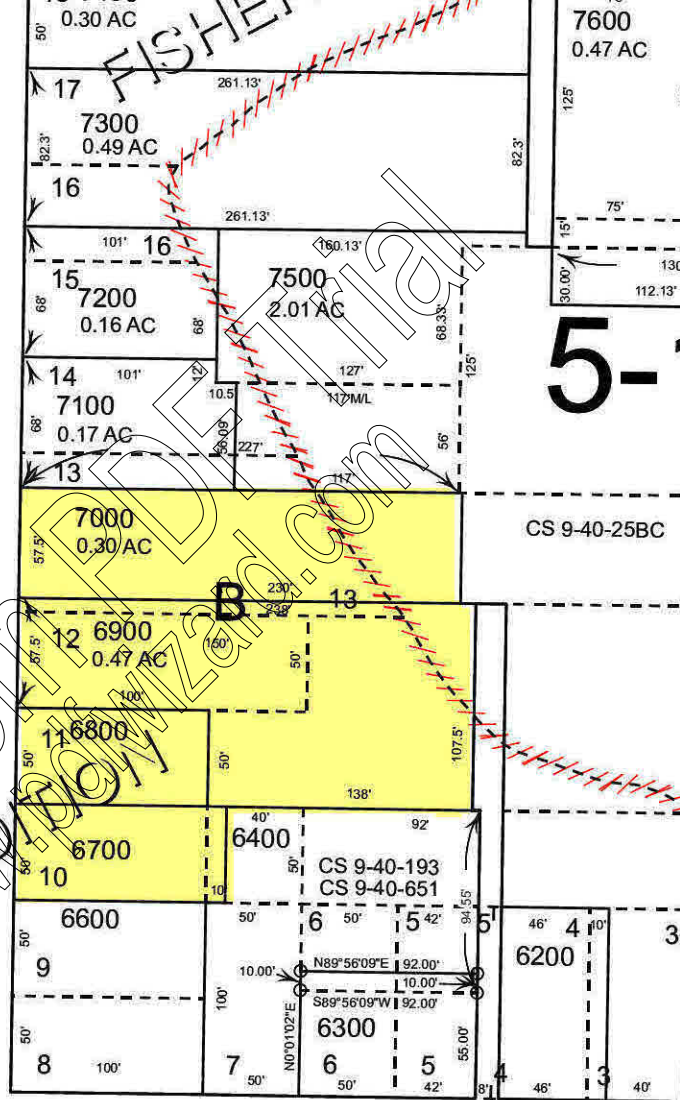

ST

TOWNSITE

COURT AVE

EIL US

RESORT

VALLEY

MAIN

30