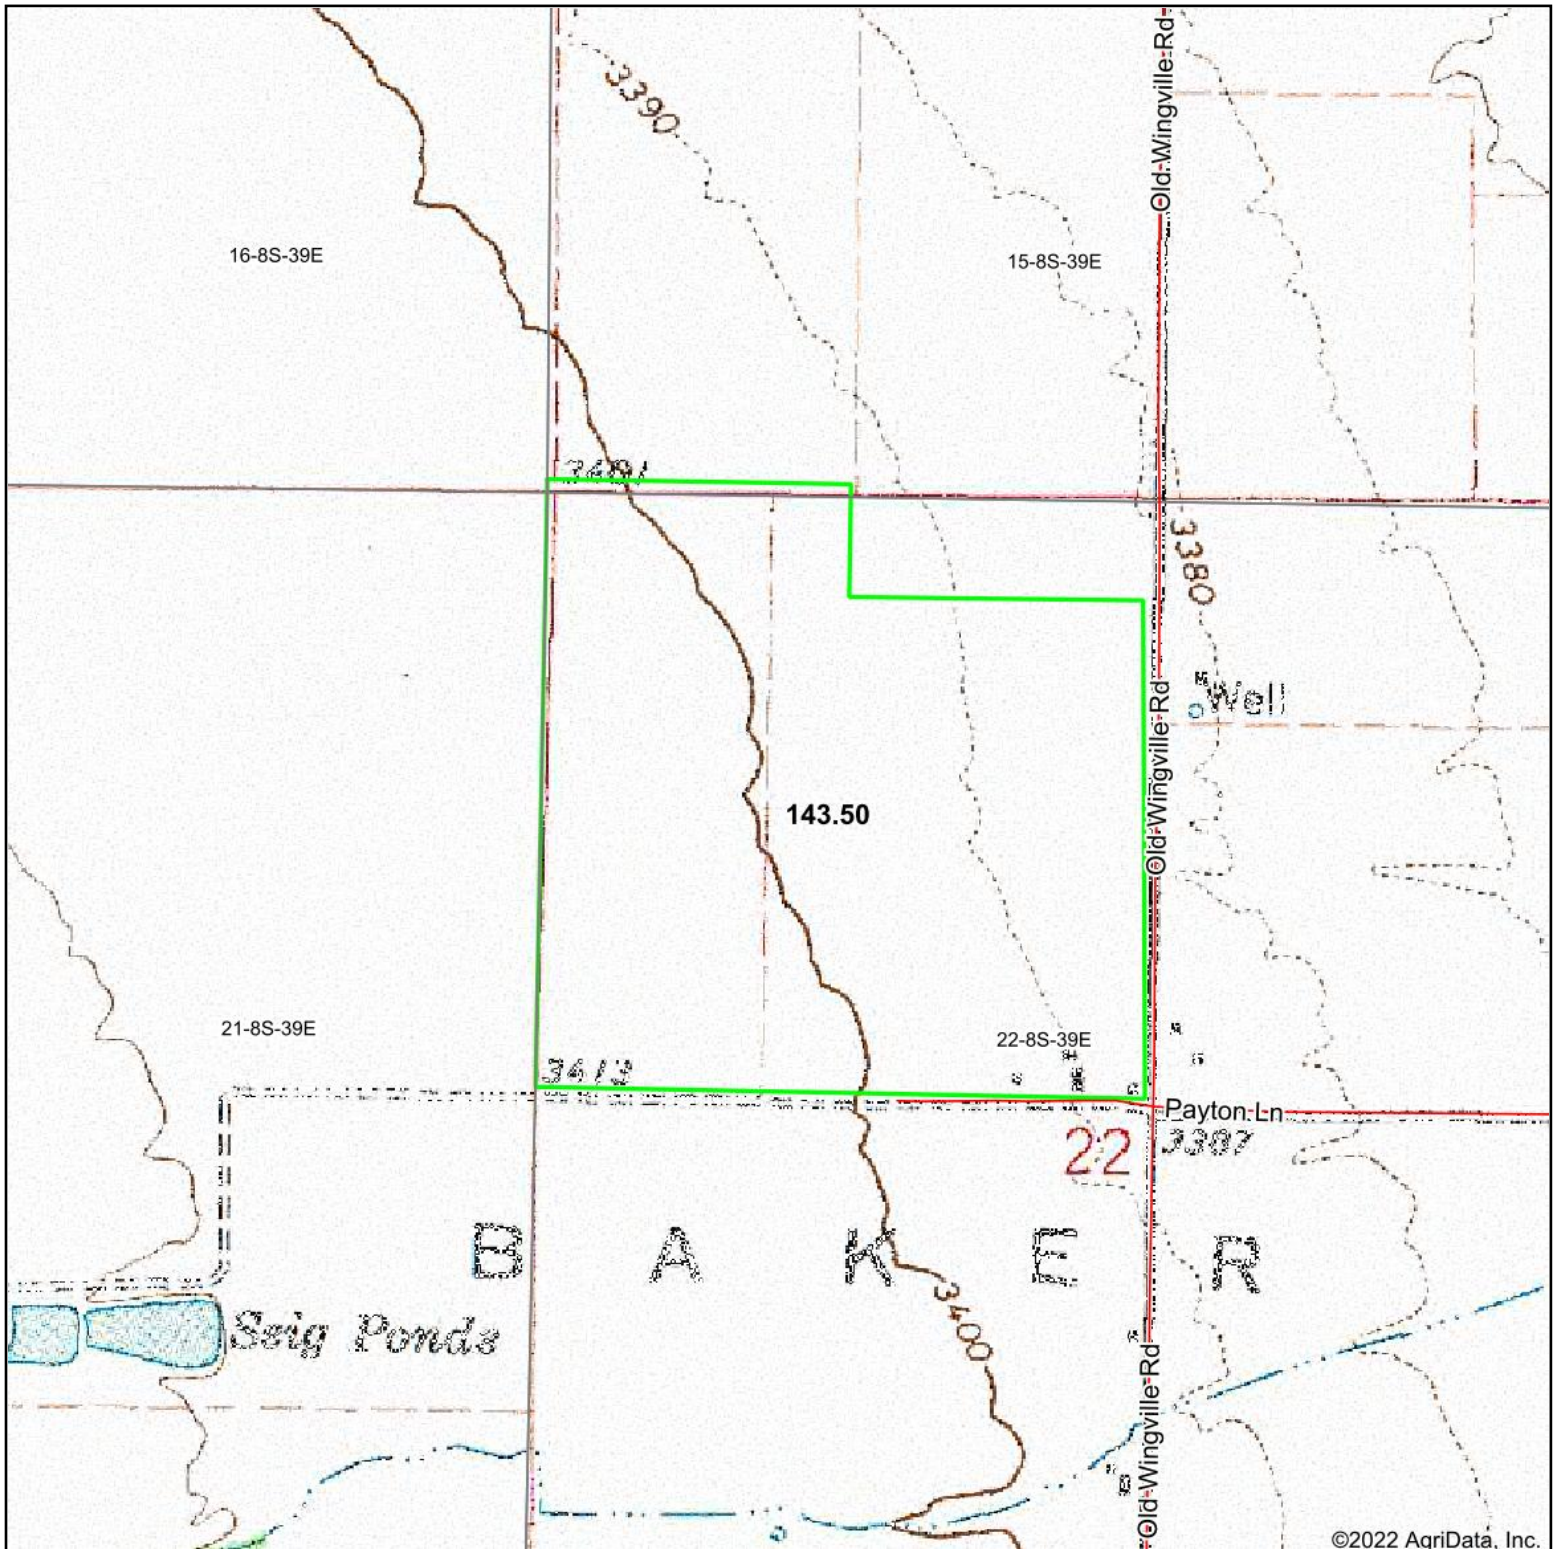

Topography Map

©2022 AgriData, Inc.

map center: 44° 51' 28.51, -117° 55' 40.86

Intermountain
Realty, Inc.

22-8S-39E
Baker County
Oregon

Maps Provided By:

CUSTOMIZED ONLINE MAPPING
© AgriData, Inc. 2021 www.AgriDataInc.com