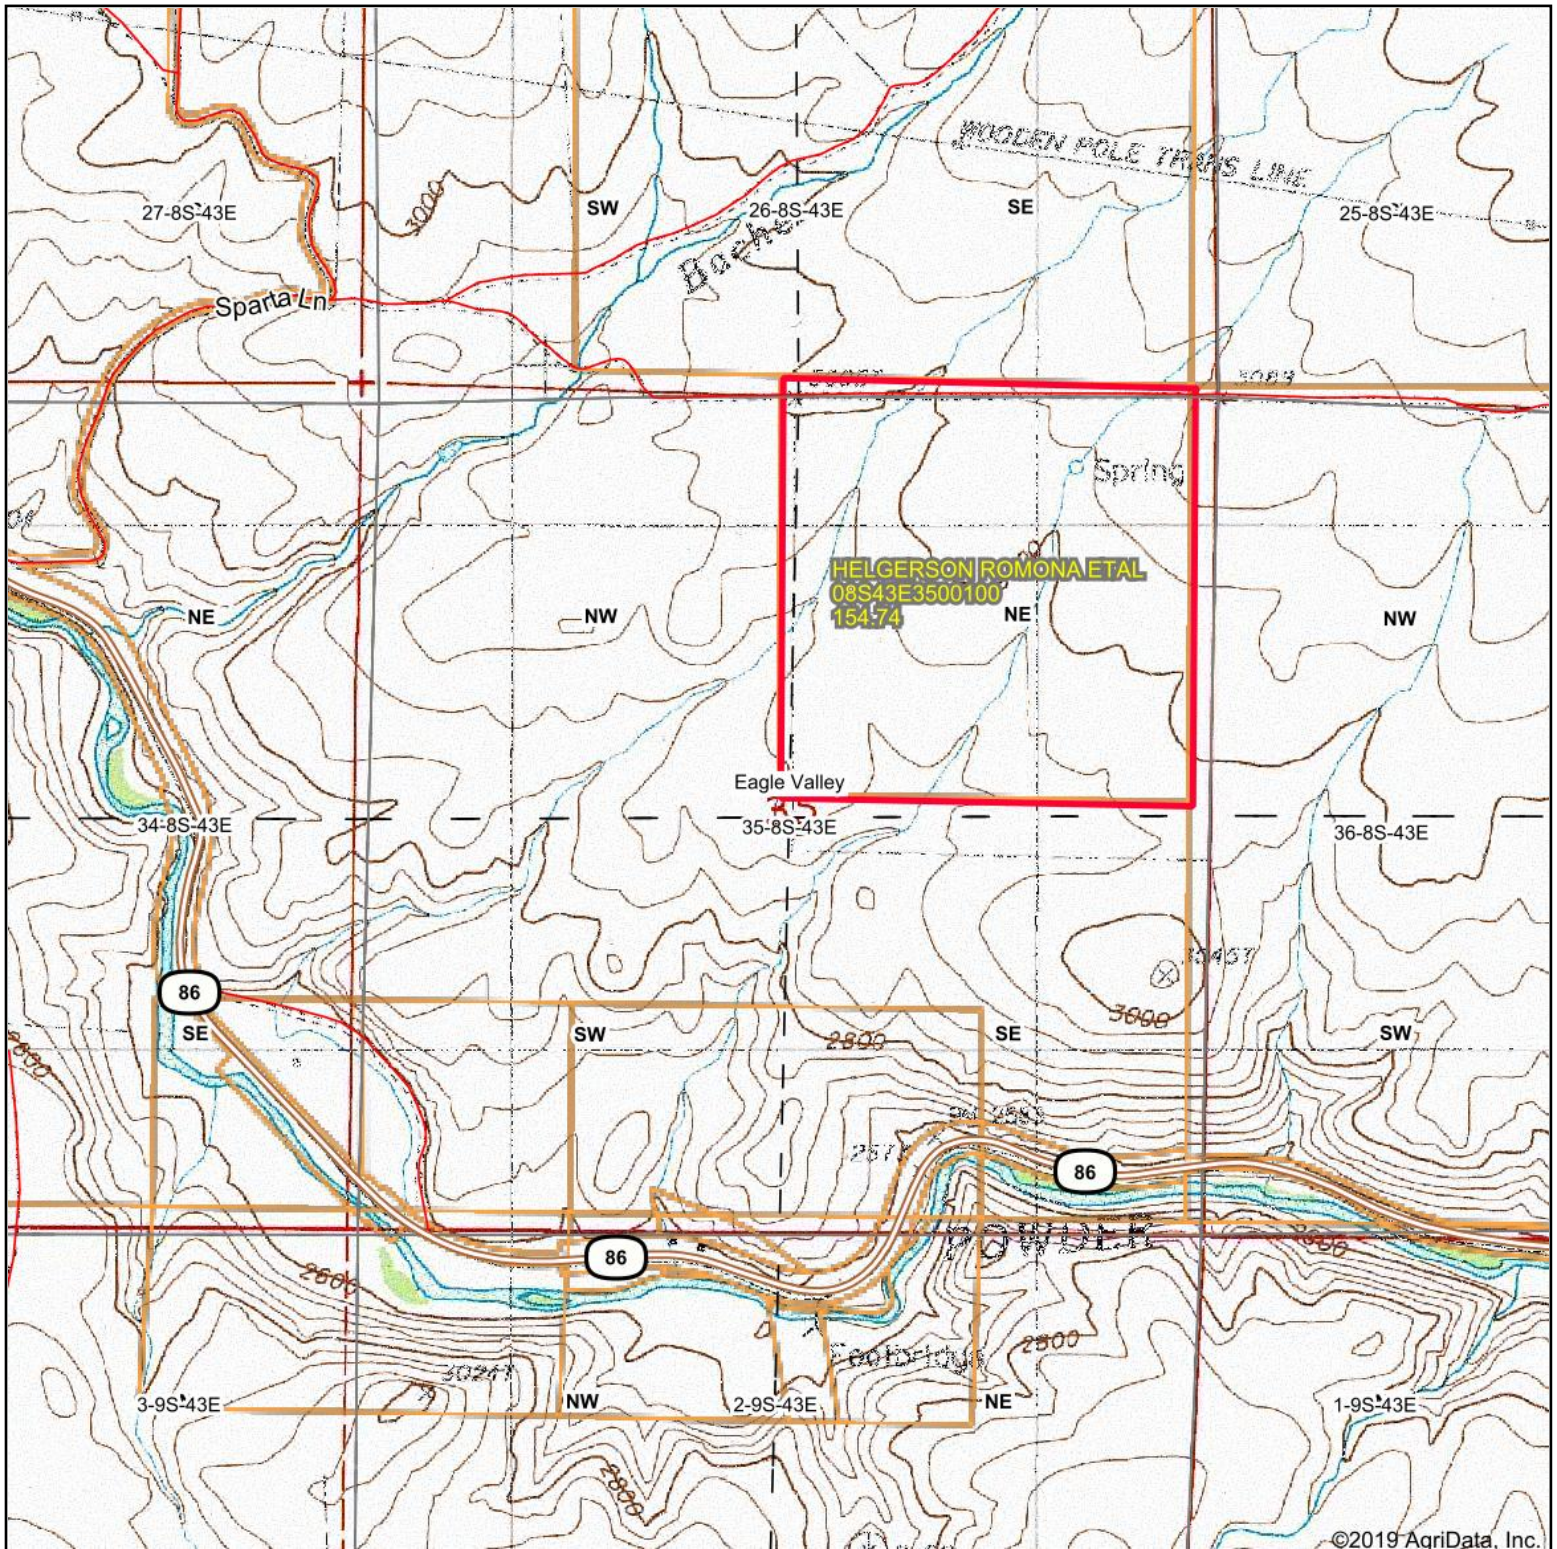

Topography Map

©2019 AgriData, Inc.

map center: 44° 49' 34.05, -117° 24' 43.44

Intermountain
Realty, Inc.

Maps Provided By:

CUSTOMIZED ONLINE MAPPING
© AgriData, Inc. 2019 www.AgriDataInc.com

35-8S-43E
Baker County
Oregon