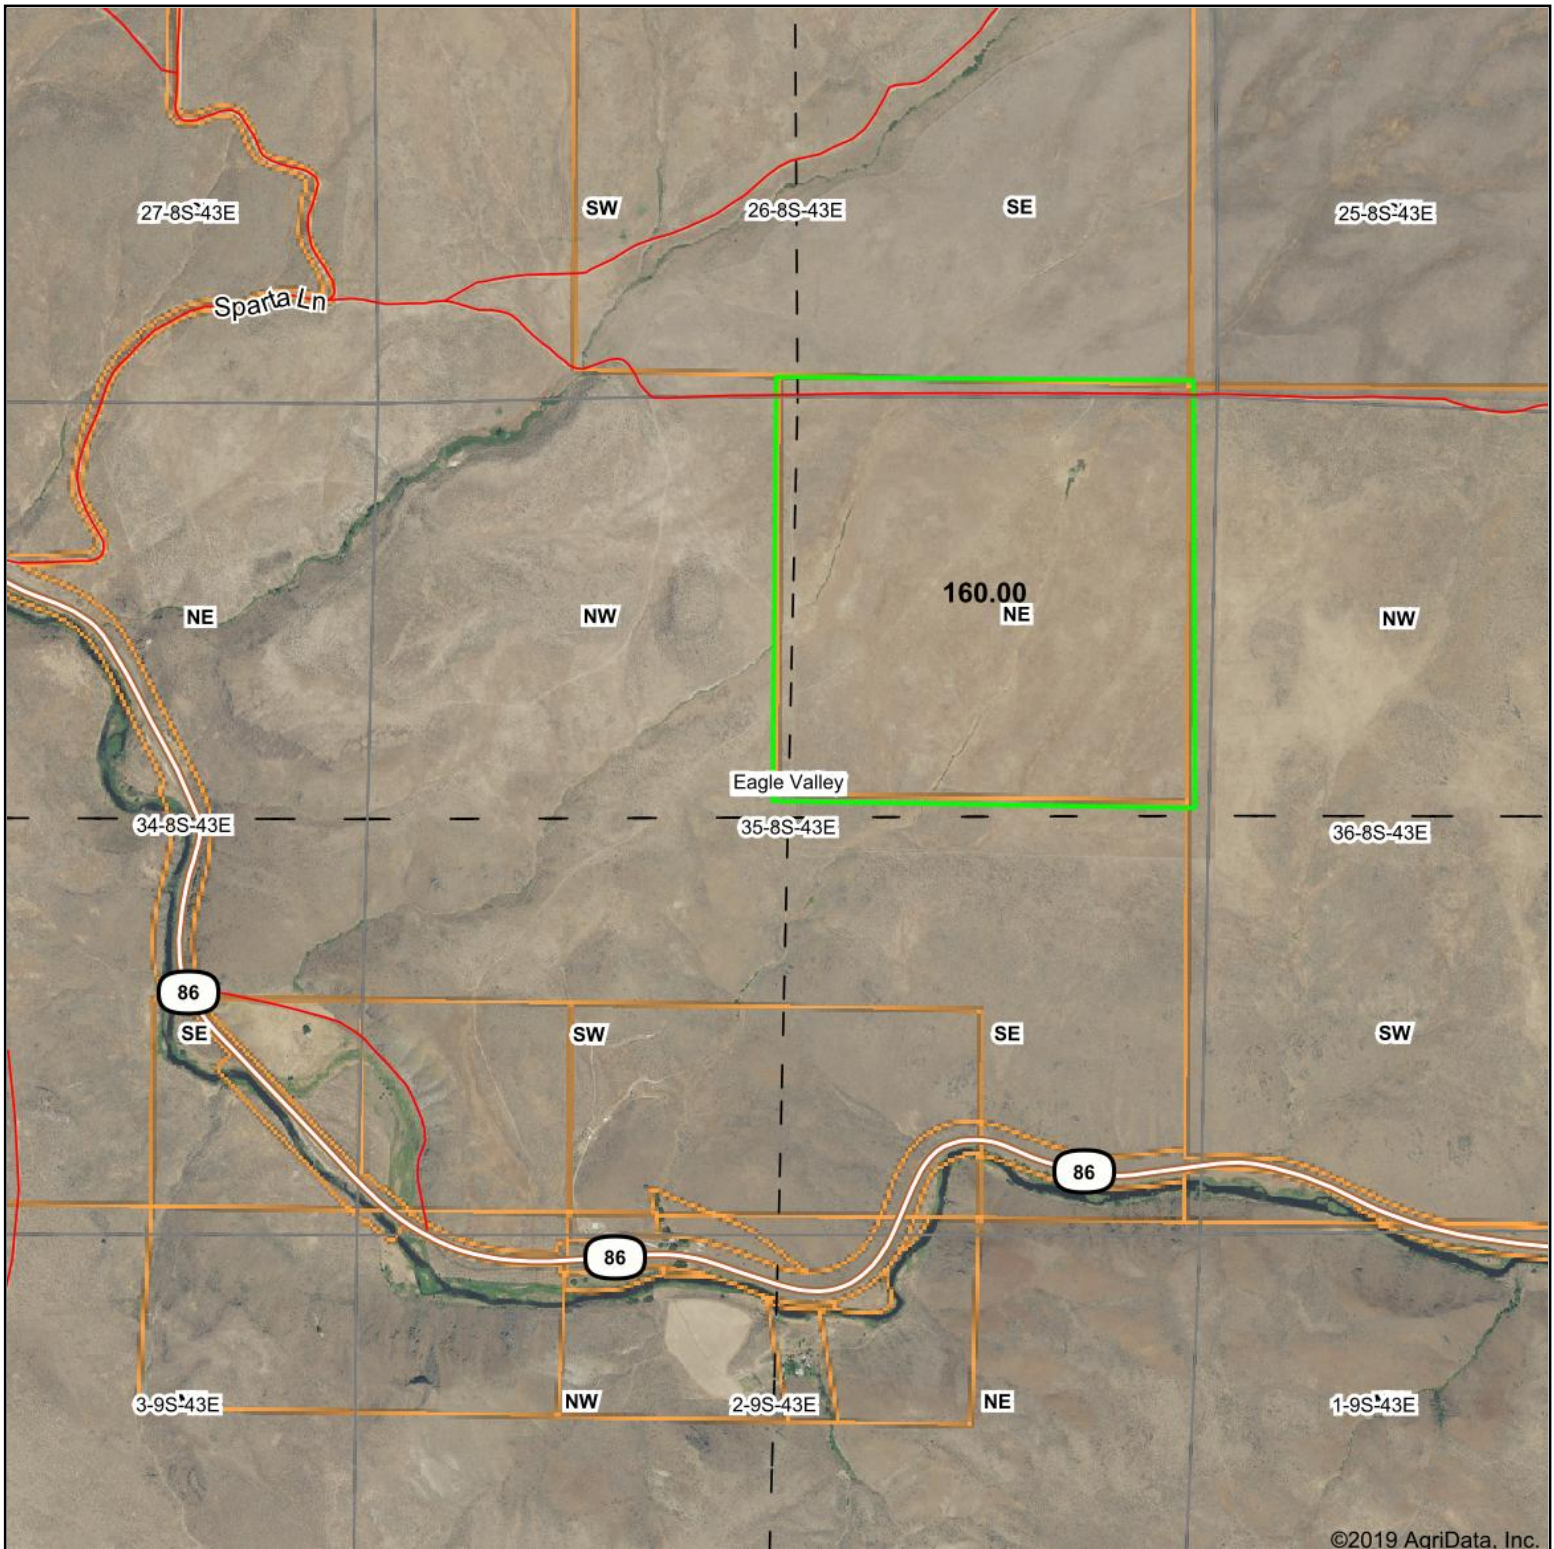

Aerial Map

©2019 AgriData, Inc.

Map Center: 44° 49' 34.05, -117° 24' 43.44

Intermountain
Realty, Inc.

35-8S-43E
Baker County
Oregon

7/31/2019

Maps Provided By:

CUSTOMIZED ONLINE MAPPING
© AgriData, Inc. 2019 www.AgriDataInc.com