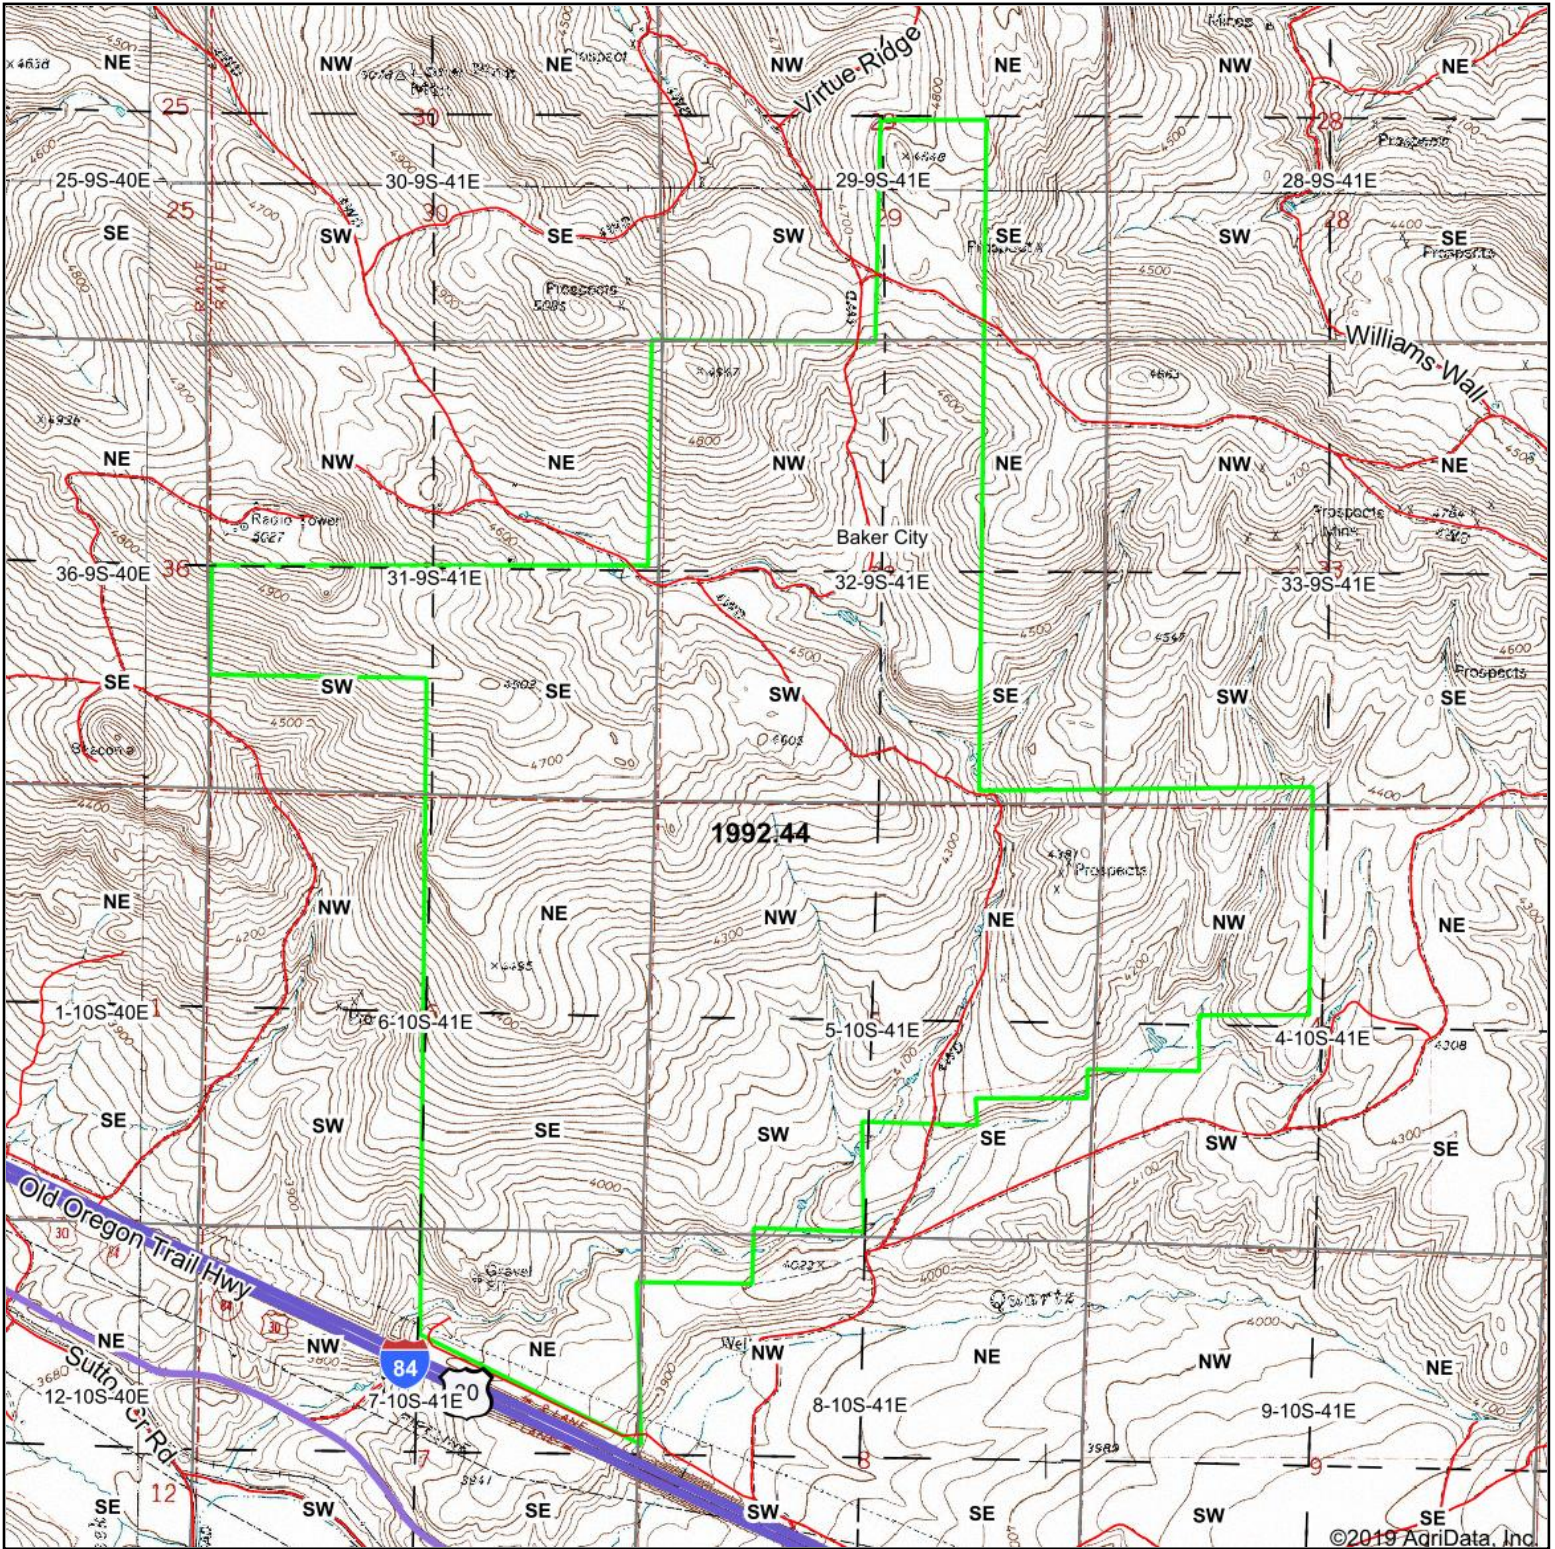

# Topography Map

map center: 44° 43' 50.22, -117° 43' 19.23

  
Intermountain  
Realty, Inc.

**32-9S-41E**  
**Baker County**  
**Oregon**

Maps Provided By:  
  
CUSTOMIZED ONLINE MAPPING  
© AgriData, Inc. 2019 www.AgridataInc.com

4/9/2020