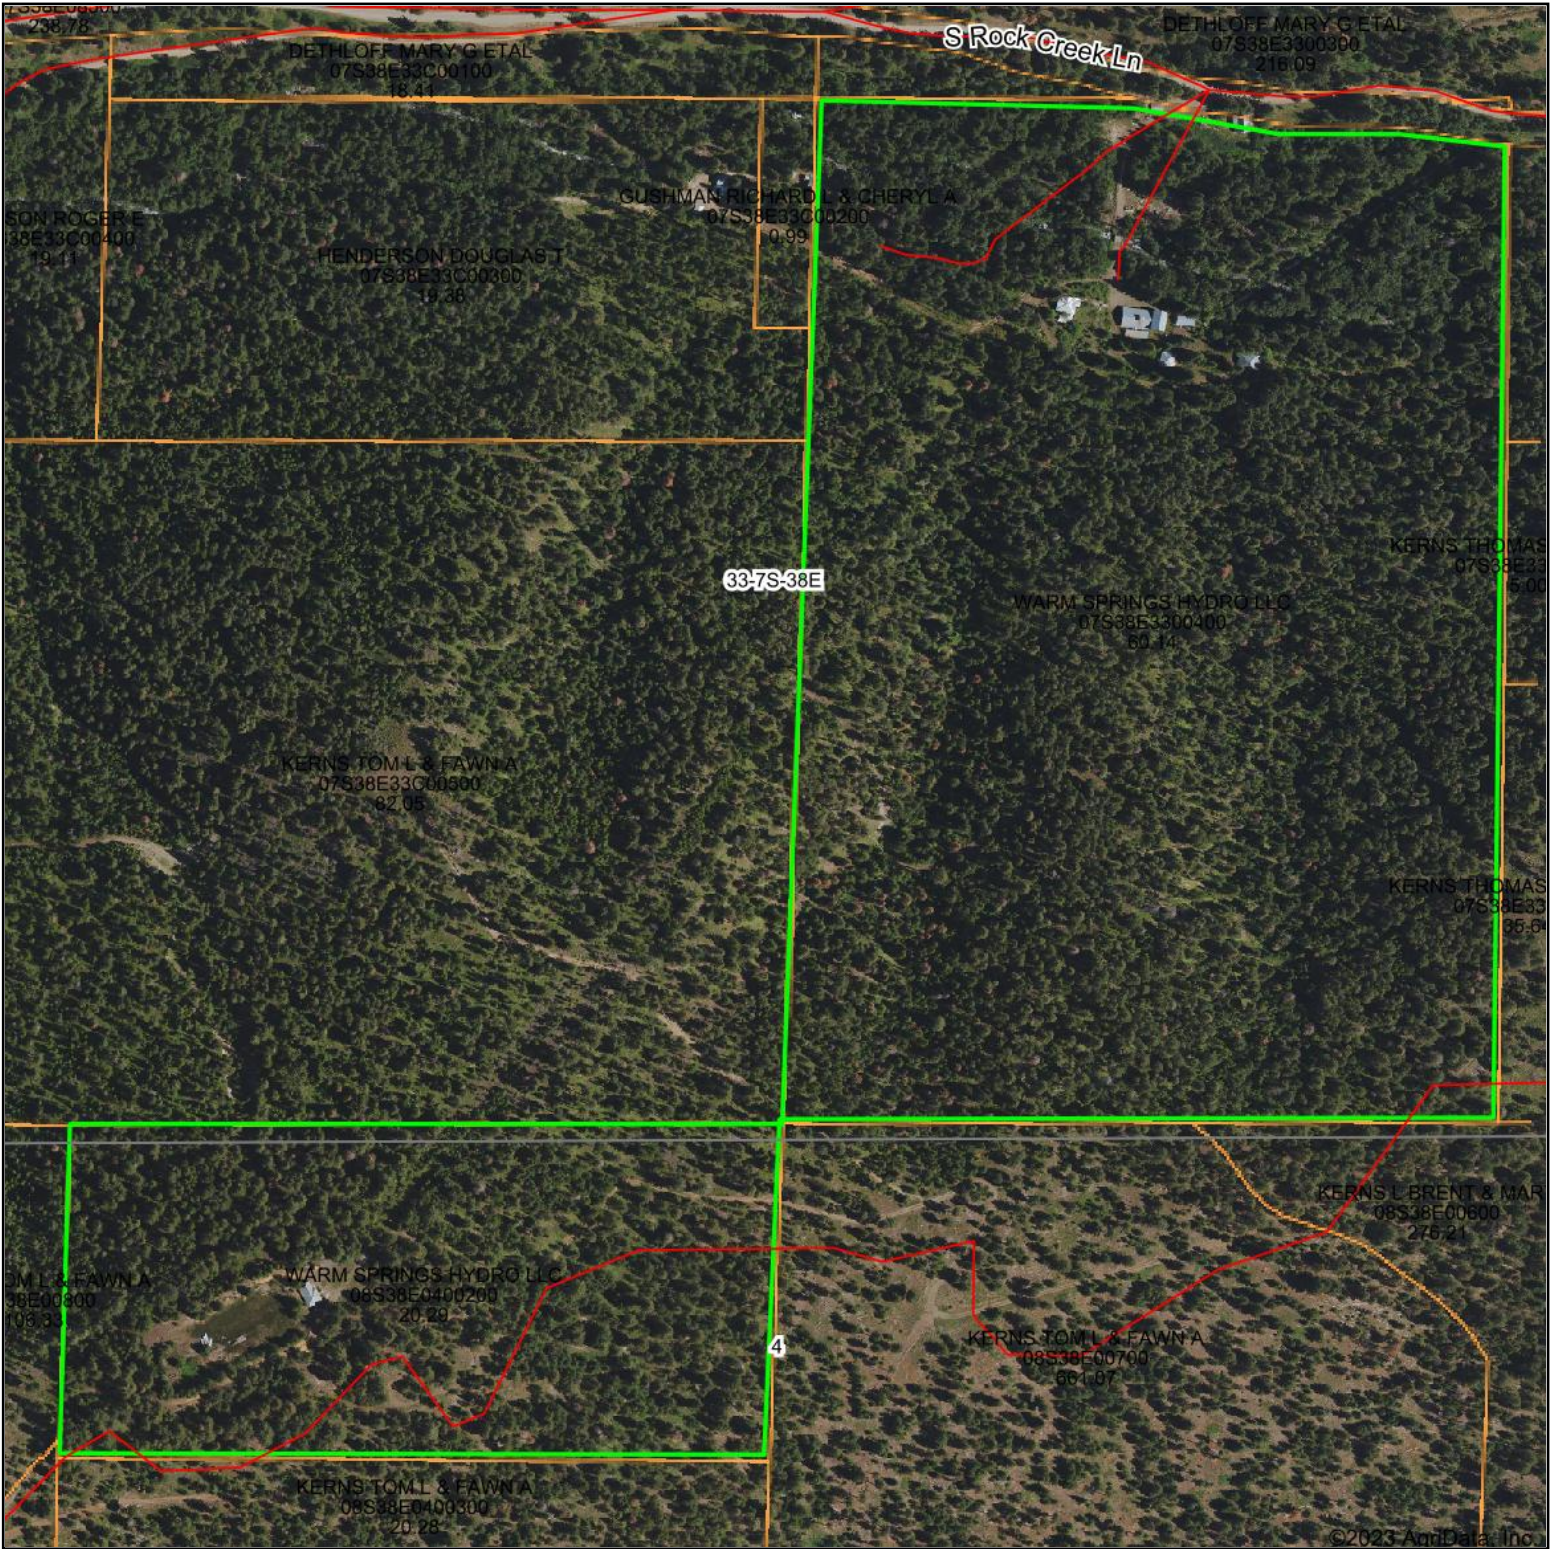

Aerial Map

Map Center: 44° 54' 24.59, -118° 3' 52.98

33-7S-38E
Baker County
Oregon

Maps Provided By:

CUSTOMIZED ONLINE MAPPING
© AgriData, Inc. 2023 www.AgriDataInc.com

8/23/2023