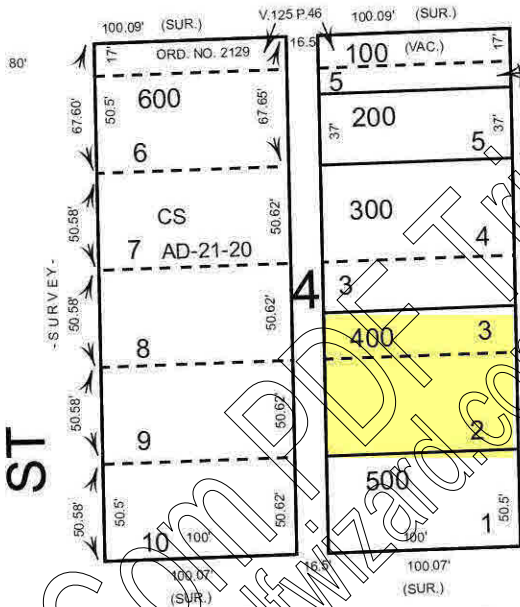

HWY 30

1/16 COR

ST

AVE

OLD OREGON TRAIL

ST

SEE MAP 09S 40E 16CC